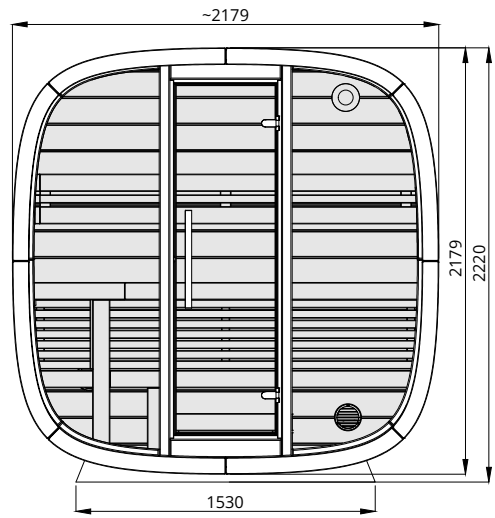

# Round Cube MINI 2.4

Scale 1:40

Bottom view

Front view

Back view