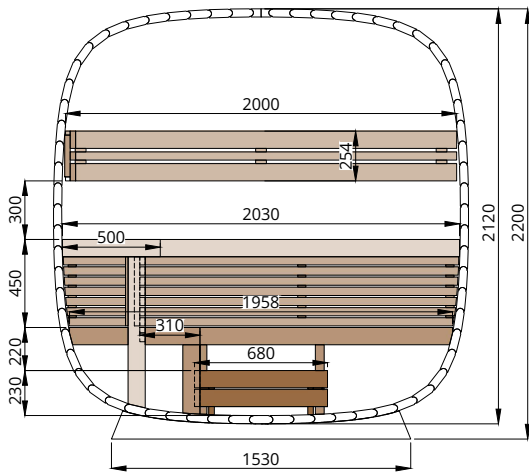

# Round Cube MINI 2.4

Scale 1:40

Bottom view

Front view

Back view