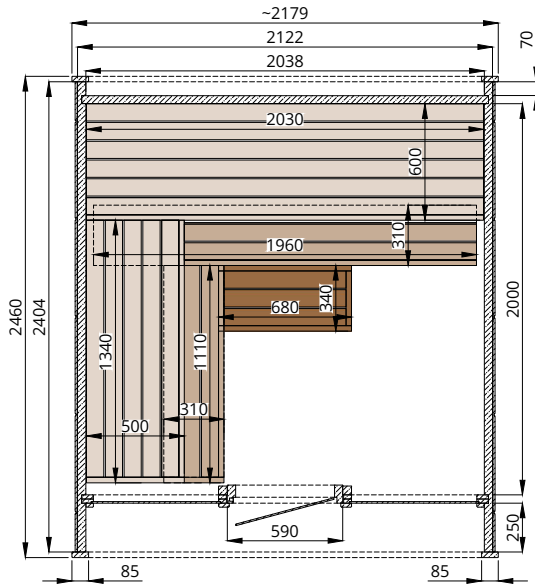

# Round Cube MINI 2.4

Scale 1:40

Bottom view

Front view

Back view