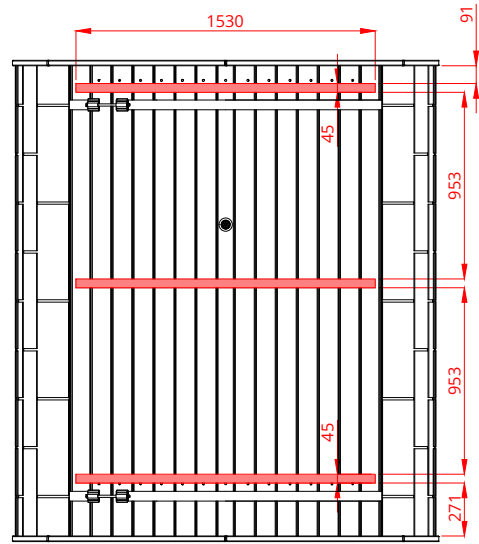

# Round Cube MINI 2.4

Scale 1:40

Bottom view

Front view

Back view