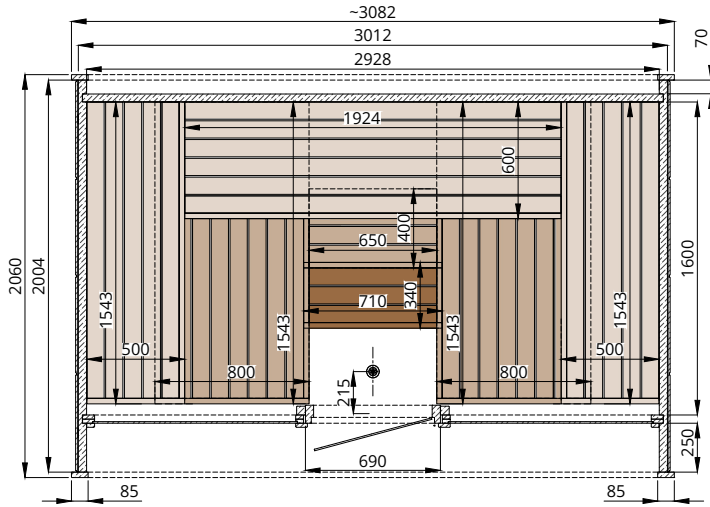

# Round Cube RELAX

Scale 1:40

Bottom view

Front view

Back view