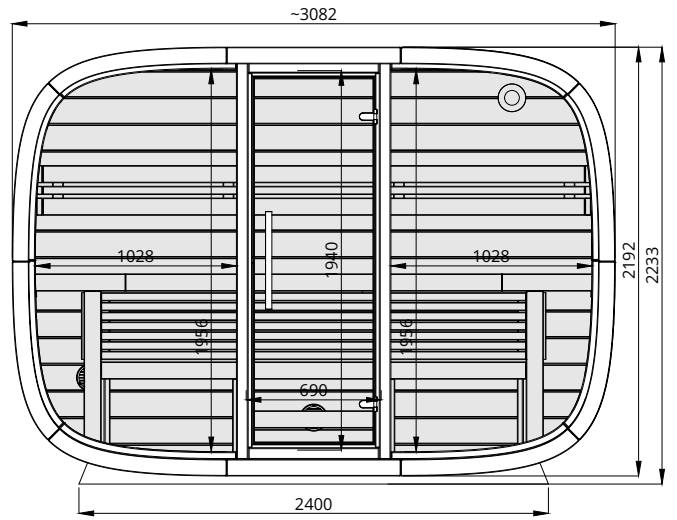

# Round Cube RELAX

Scale 1:40

Bottom view

Front view

Back view