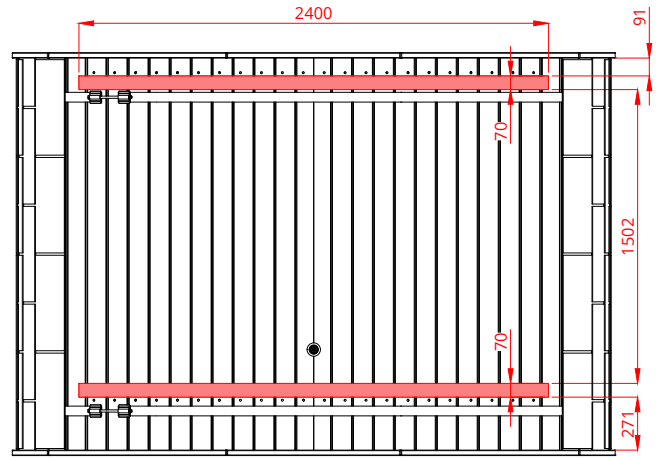

# Round Cube RELAX

Scale 1:40

Bottom view

Front view

Back view