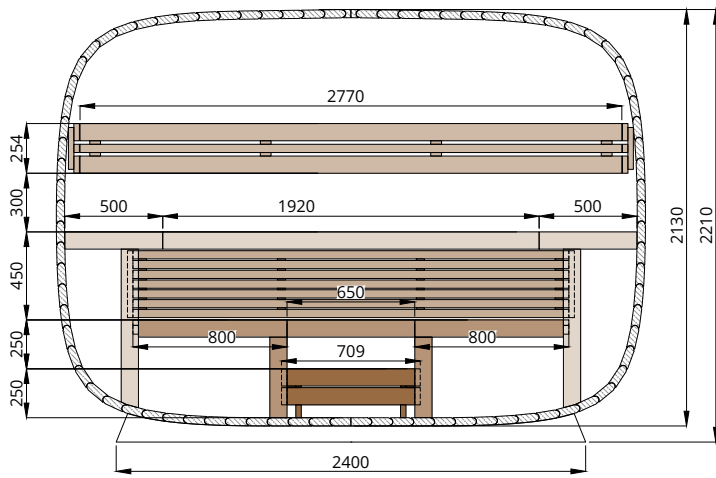

# Round Cube RELAX

Scale 1:40

Bottom view

Front view

Back view