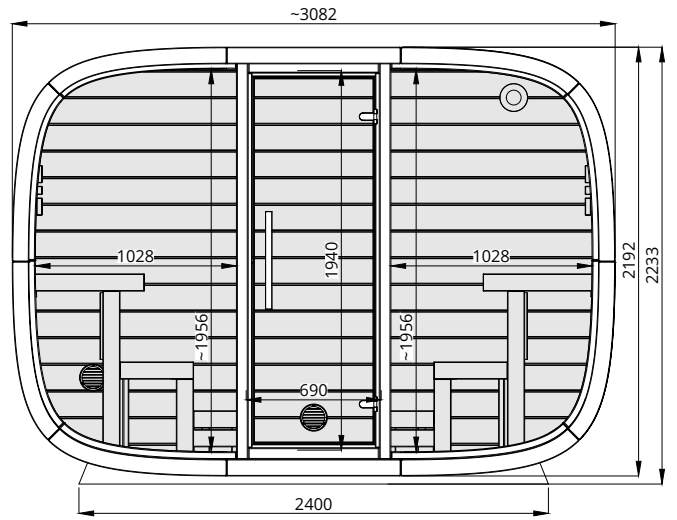

# Round Cube SINGLE 2.4

Scale 1:40

Bottom view

Front view

Back view