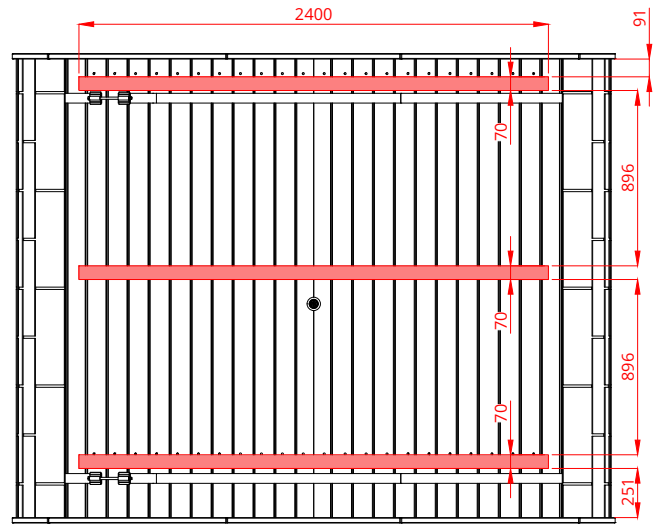

# Round Cube SINGLE 2.4

Scale 1:40

Bottom view

Front view

Back view