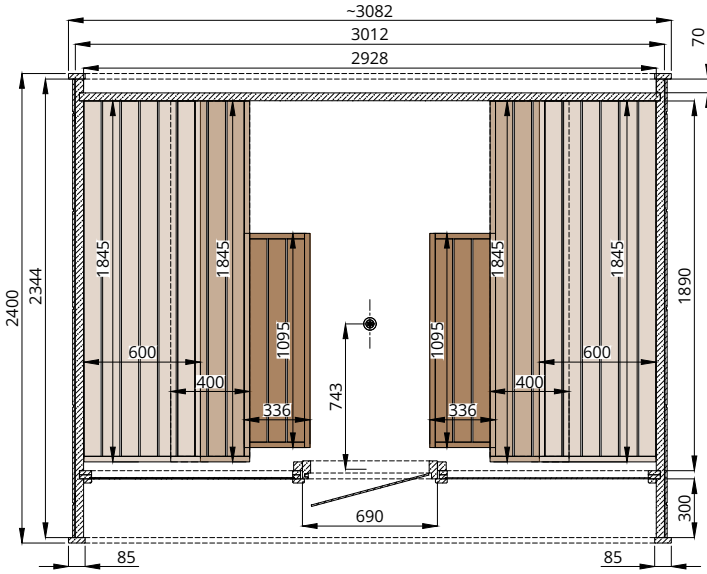

# Round Cube SINGLE 2.4

Scale 1:40

Bottom view

Front view

Back view