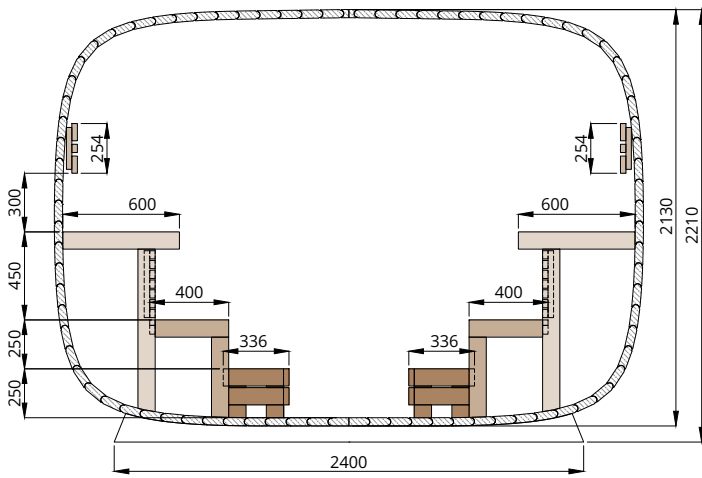

# Round Cube SINGLE 2.4

Scale 1:40

Bottom view

Front view

Back view